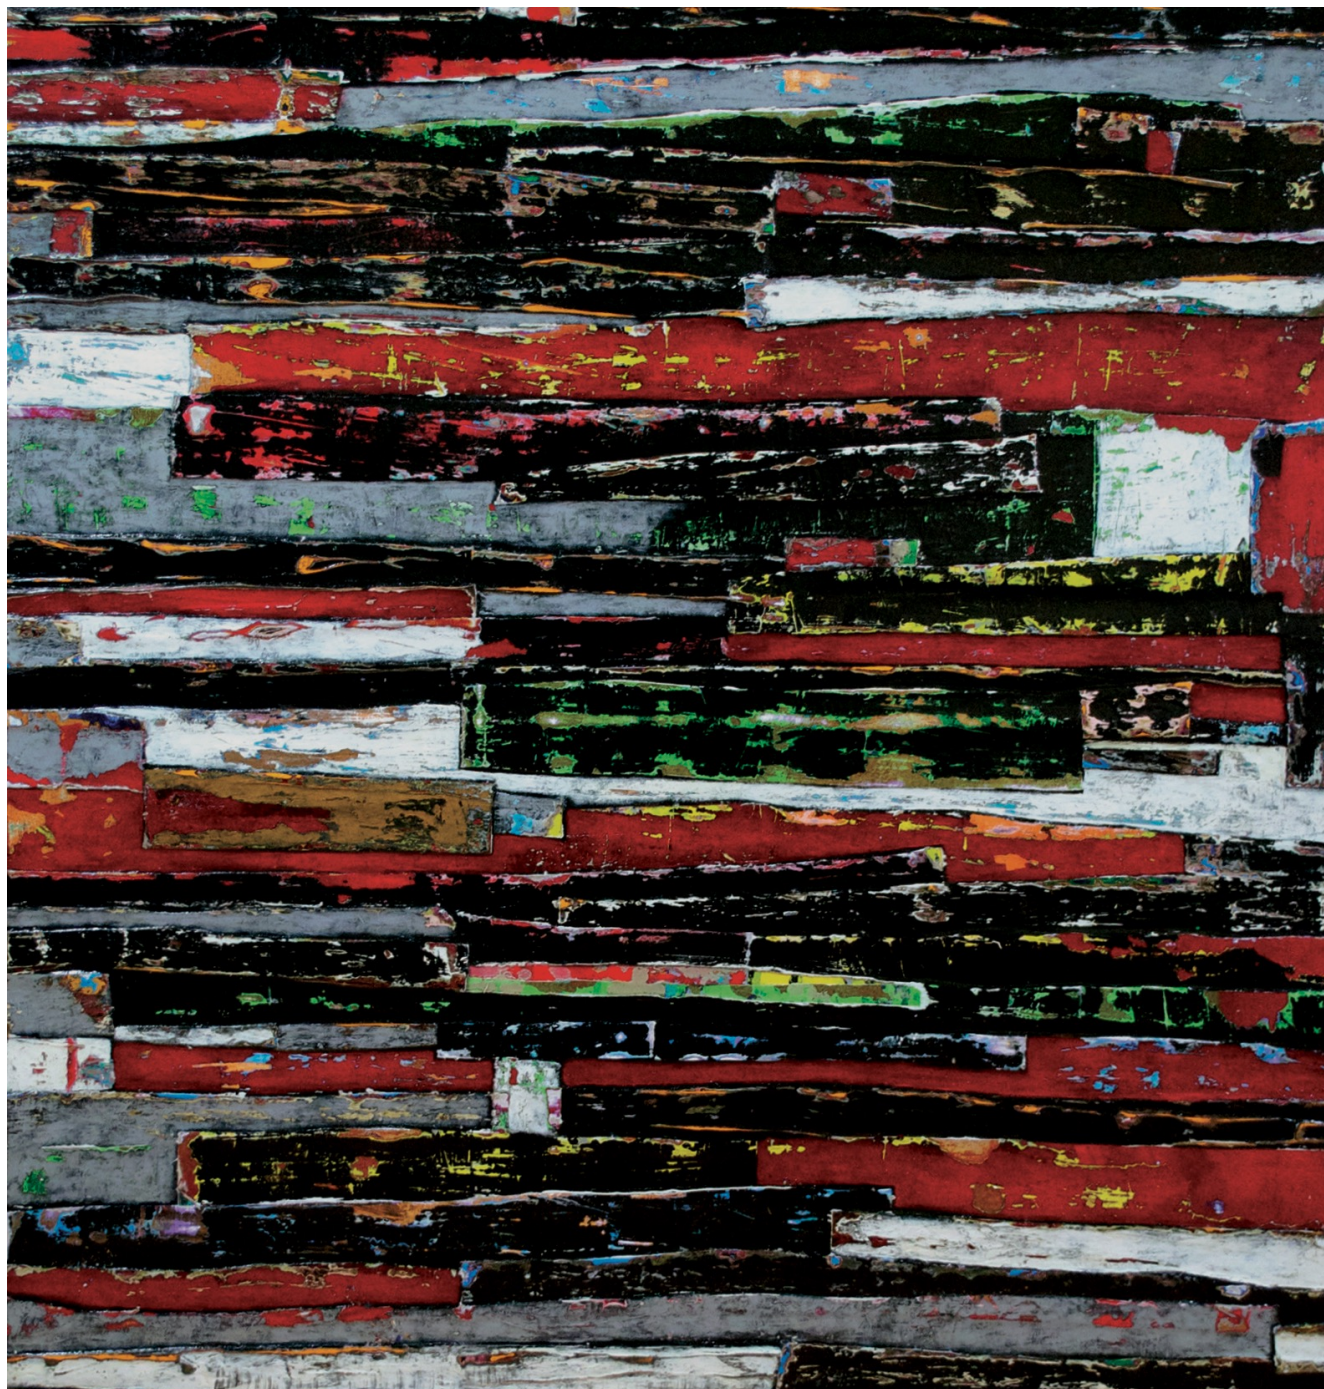

John Phillip Davis – 2026

Paintings

IT ALL MAKES SENSE (PARTIAL VIEW)

48" X 60"